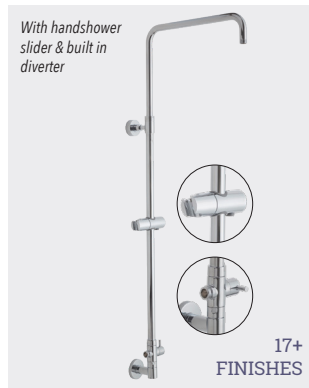

17+
FINISHES