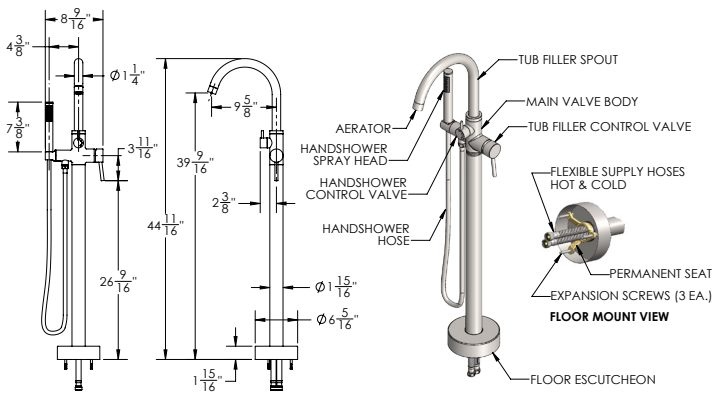

UPTOWN CONTEMPO 9990-FST-