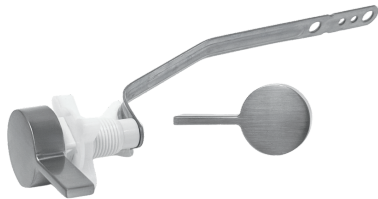

JACLO®

NEW *tank levers* TO FIT KOHLER & DURAVIT

TOILET TANK TRIP LEVER TO FIT KOHLER

Item: **949-**

- Fits Kohler Reach model K-78080-0 (Left Hand)
- Side Mount
- Fits Kohler Model: **Reach**
- Not available in ULB

PCH: **\$38.00** | GRP A: **\$58.00** | GRP B: **\$92.00** | GRP C: **\$98.00** | GRP D: **185.00**

TOILET TANK TRIP LEVER TO FIT KOHLER

Item: **951-**

- Fits Kohler model K-28161-0 (Left Hand)
- Side Mount
- Fits Kohler Model: **Veil Two Piece**
- Not available in ULB

PCH: **\$38.00** | GRP A: **\$58.00** | GRP B: **\$95.00** | GRP C: **\$105.00** | GRP D: **195.00**

TOILET TANK TRIP LEVER TO FIT DURAVIT

Item: **964-**

- Fits Duravit model 00 7482 10 00 (Left Hand)
- Side Mount
- Fits Duravit Models: **Duraplus, Metro, Starck 2 and Starck 3**
- Not available in ULB

PCH: **\$35.00** | GRP A: **\$65.00** | GRP B: **\$92.00** | GRP C: **\$120.00** | GRP D: **165.00**

TOILET TANK TRIP LEVER TO FIT DURAVIT

Item: **965-**

- Fits Duravit model: 00 7486 10 00 (Left Hand)
- Side Mount
- Fits Duravit Models: **1930 series, D-Code, D-Neo, D-Neo PRO series, DuraStyle, Duravit No.1, Duravit No. 1 PRO, aniell, ME by Starck, Qatego, Soleil by Starck, Starck 3**
- Not available in ULB